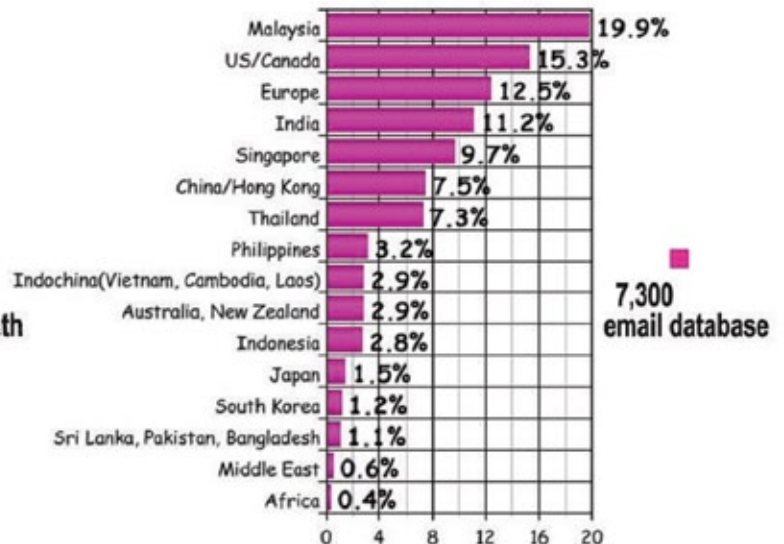

READERSHIP & CIRCULATION BREAKDOWN

Website visitors traffic by Country Breakdown (%)

Email Distribution by Country

Country Breakdown by Values

COUNTRIES	VALUE
Malaysia	1621
US/Canada	1532
Europe	1123
India	811
Singapore	729
China/Hong Kong	704
Thailand	673
Philippines	481
Indochina (Vietnam, Cambodia, Laos)	473
Australia/New Zealand	325
Japan	206
South Korea	188
Indonesia	179
Sri Lanka, Pakistan, Bangladesh	78
Africa	68
Middle East	58

COUNTRIES	EMAIL DISTRIBUTION
Malaysia	1450
US/Canada	1115
Europe	912
India	816
Singapore	710
China/Hong Kong	550
Thailand	530
Philippines	234
Indochina (Vietnam, Cambodia, Laos)	212
Australia/New Zealand	210
Indonesia	205
Japan	110
South Korea	91
Sri Lanka, Pakistan, Bangladesh	78
Middle East	45
Africa	32

* Based on monthly traffic trending estimate of 9249 visitors

* Based on email database of 7300